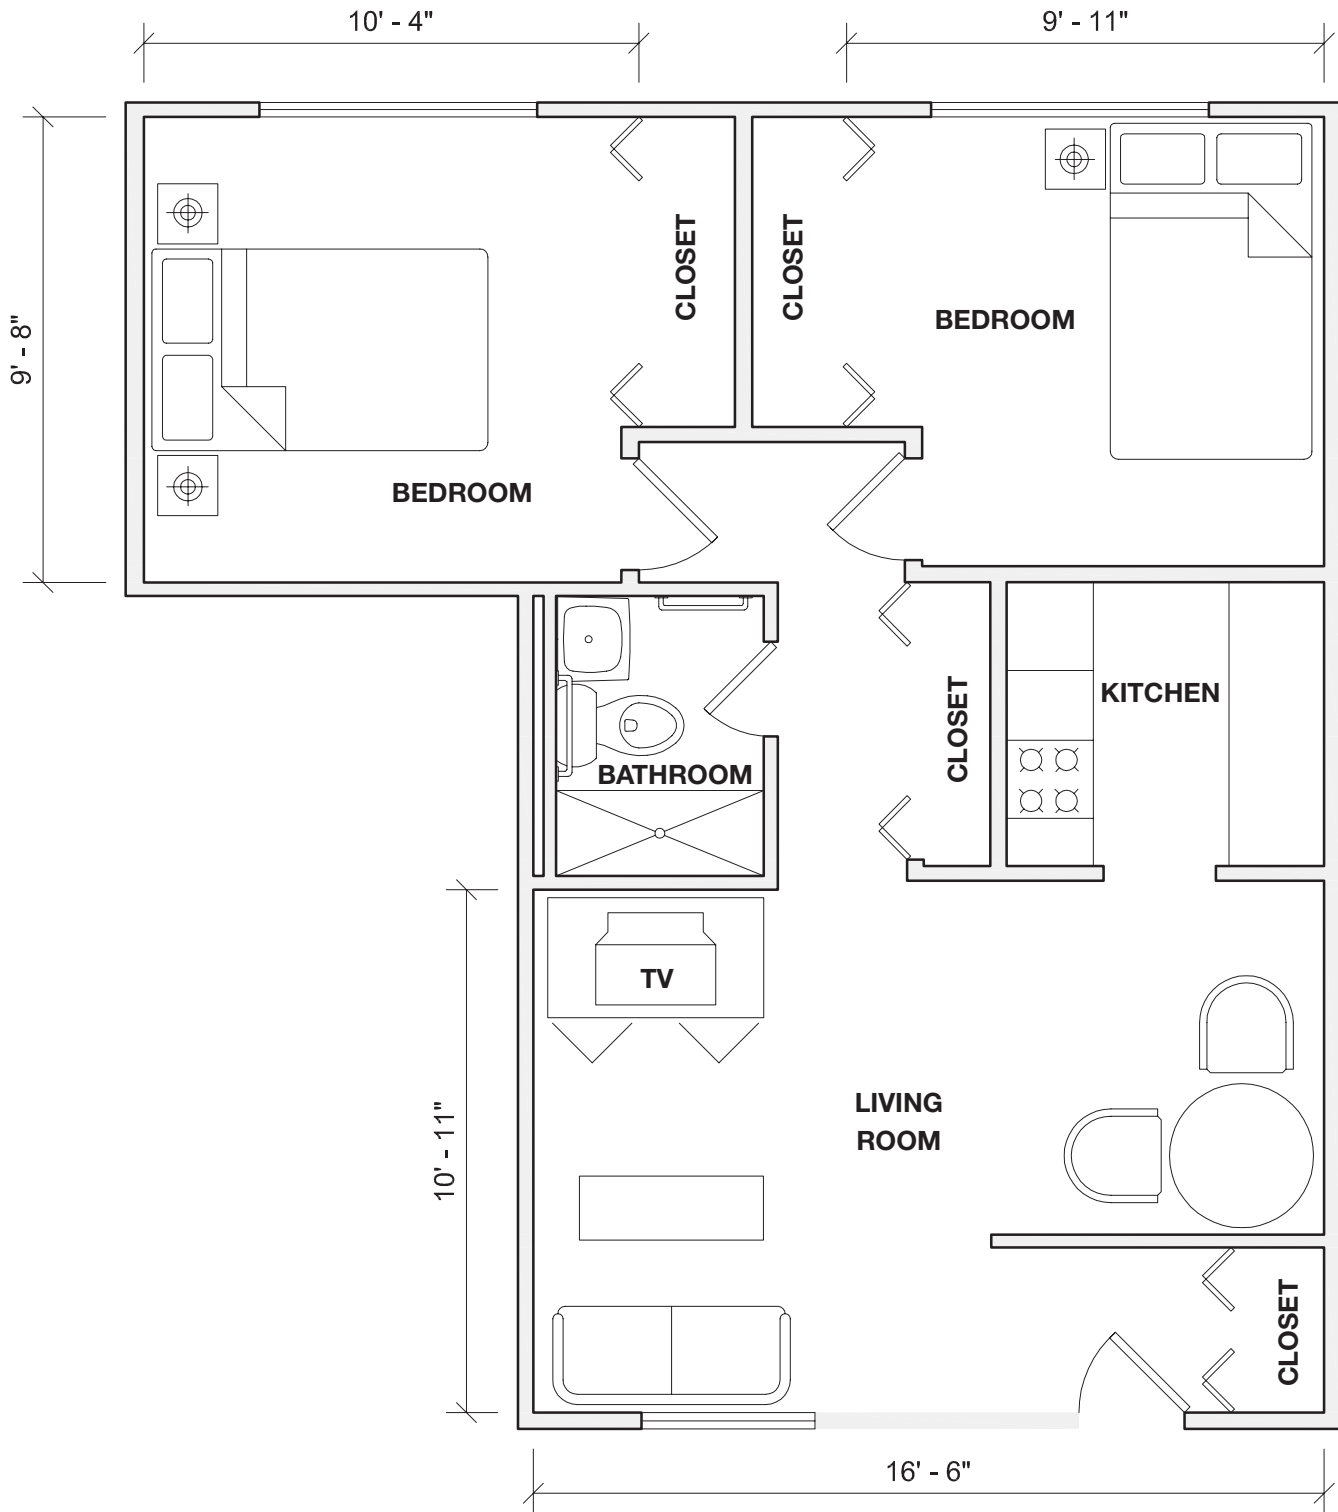

Wesley Heights – Floor Plans

One Bedroom Cottage

Square footage: 448

Cottages are unfurnished. Furniture shown to indicate scale.

Wesley Heights – Floor Plans

Two Bedroom Cottage

Square footage: 523

Cottages are unfurnished. Furniture shown to indicate scale.

Wesley Heights – Floor Plans

Middle Court One Bedroom Apartment

Square footage: 430
Apartments are unfurnished. Furniture shown to indicate scale.

Wesley Heights – Floor Plans

Middle Court One Bedroom Apartment

Square footage: 415
Apartments are unfurnished. Furniture shown to indicate scale.

Wesley Heights – Floor Plans

Middle Court Studio Apartment

Square footage: 300
Apartments are unfurnished. Furniture shown to indicate scale.

Wesley Heights – Floor Plans

Middle Court Studio Apartment

Square footage: 300
Apartments are unfurnished. Furniture shown to indicate scale.

Wesley Heights – Floor Plans

Middle Court Efficiency Apartment