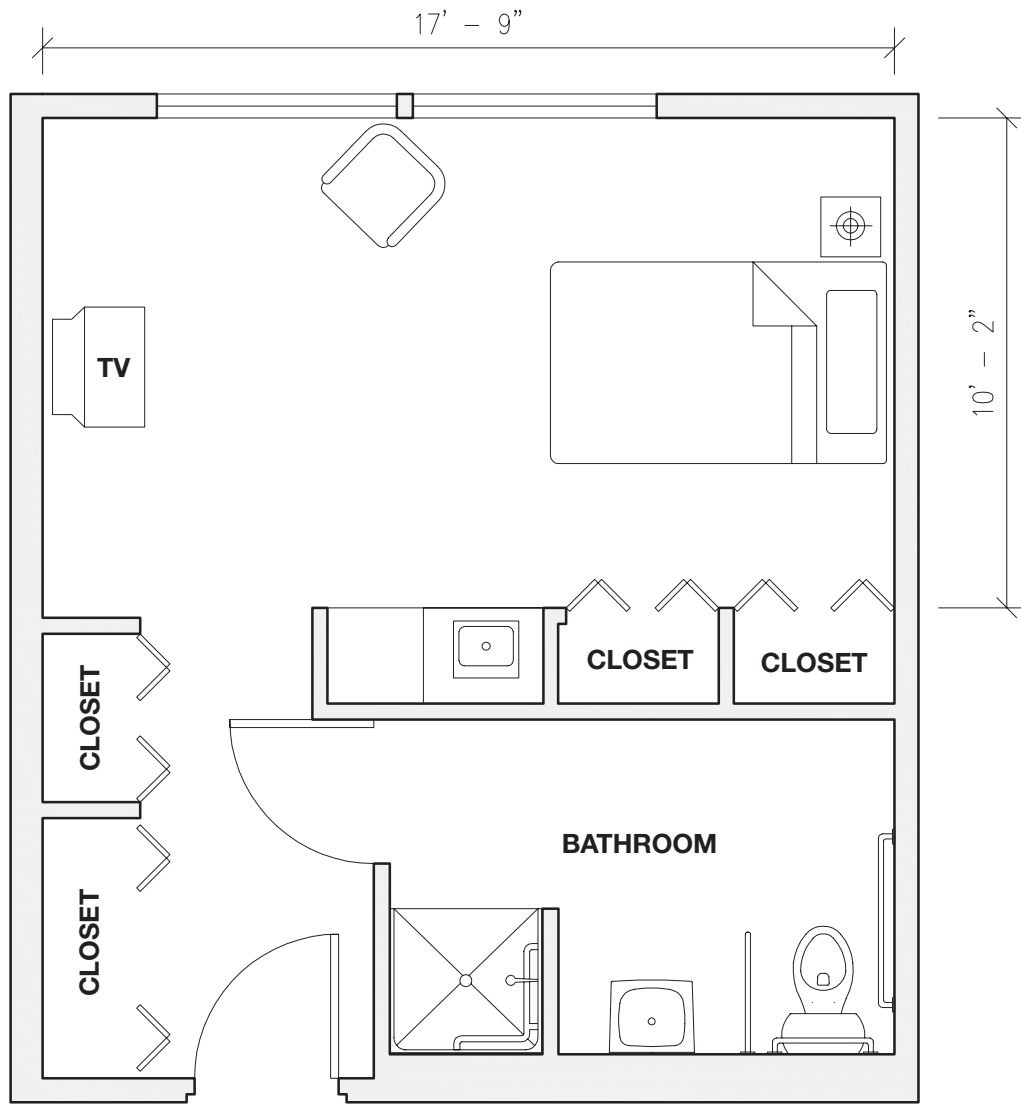

Square footage: 415
Apartments are unfurnished. Furniture shown to indicate scale.

Wesley Heights – Floor Plans

Middle Court Studio Apartment

Square footage: 300
Apartments are unfurnished. Furniture shown to indicate scale.

Wesley Heights – Floor Plans

Middle Court Studio Apartment

Square footage: 300
Apartments are unfurnished. Furniture shown to indicate scale.

Wesley Heights – Floor Plans

Middle Court Efficiency Apartment

Square footage: 360

Apartments are unfurnished. Furniture shown to indicate scale.

Wesley Heights – Floor Plans

Middle Court Efficiency Apartment – Plan A

Square footage: 330

Apartments are unfurnished. Furniture shown to indicate scale.

Wesley Heights – Floor Plans

Middle Court Efficiency Apartment – Plan B

Square footage: 360

Apartments are unfurnished. Furniture shown to indicate scale.