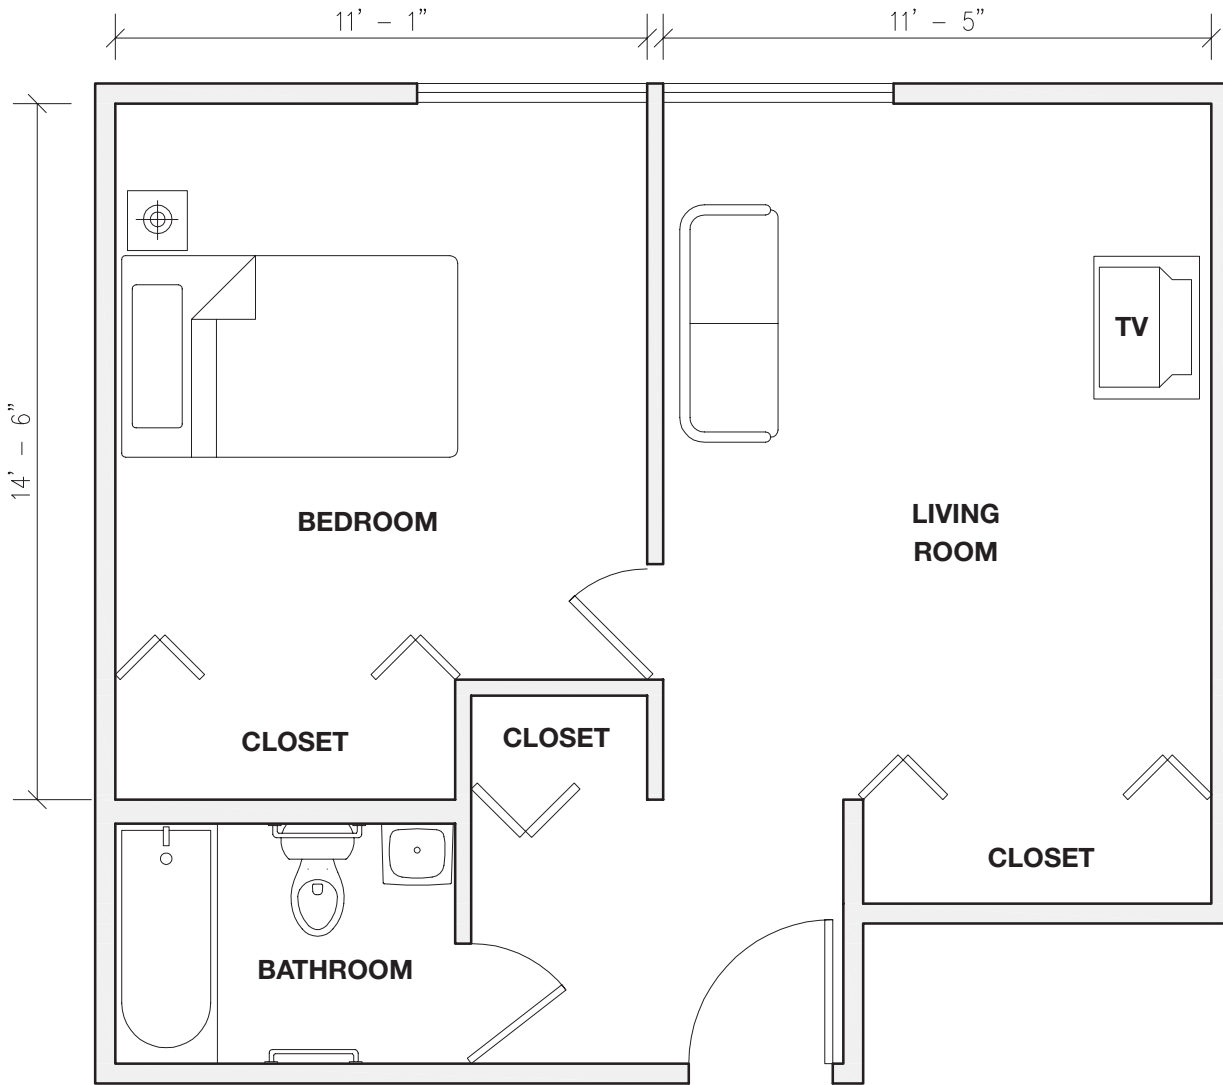

Wesley Heights – Floor Plans

One Bedroom Cottage

Square footage: 448

Cottages are unfurnished. Furniture shown to indicate scale.

Wesley Heights – Floor Plans

Two Bedroom Cottage

Square footage: 523

Cottages are unfurnished. Furniture shown to indicate scale.

Wesley Heights – Floor Plans

Middle Court One Bedroom Apartment

Square footage: 430
Apartments are unfurnished. Furniture shown to indicate scale.

Wesley Heights – Floor Plans

Middle Court One Bedroom Apartment

Square footage: 415
Apartments are unfurnished. Furniture shown to indicate scale.

Wesley Heights – Floor Plans

Middle Court Studio Apartment

Square footage: 300
Apartments are unfurnished. Furniture shown to indicate scale.

Wesley Heights – Floor Plans

Middle Court Studio Apartment

Square footage: 300
Apartments are unfurnished. Furniture shown to indicate scale.

Wesley Heights – Floor Plans

Middle Court Efficiency Apartment