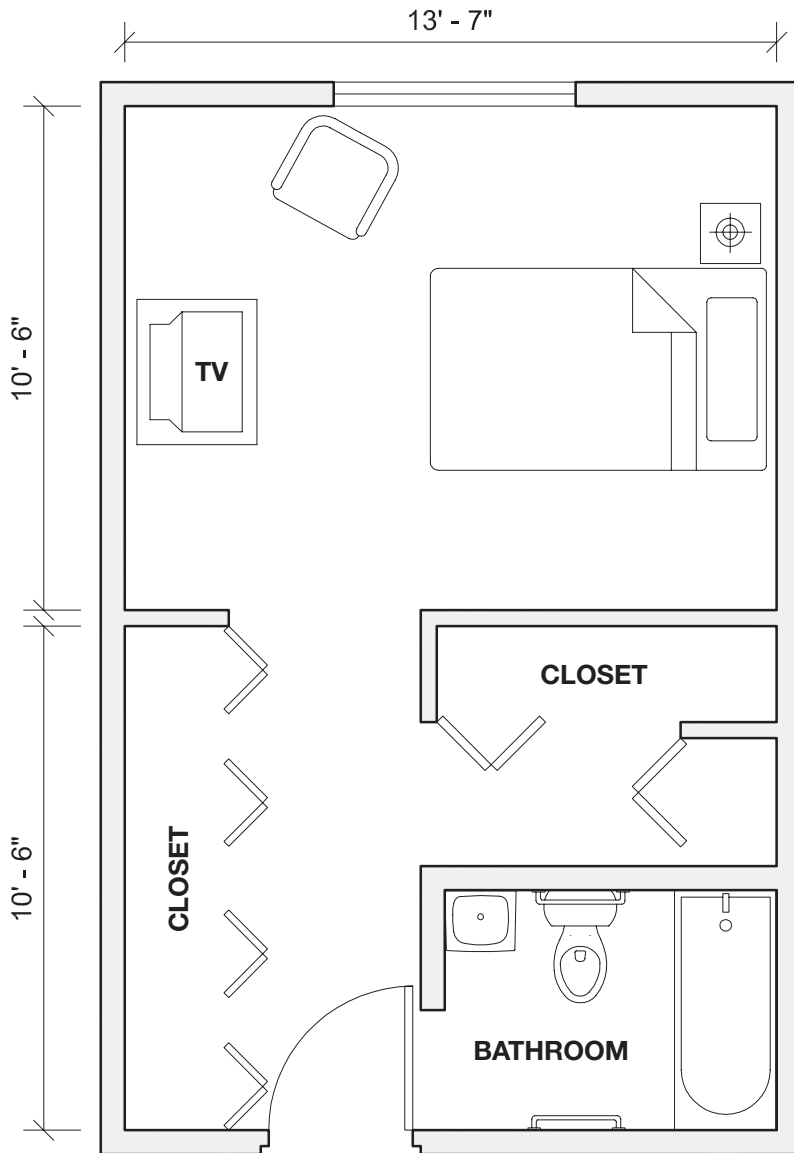

Wesley Heights – Floor Plans

One Bedroom Cottage

Square footage: 448

Cottages are unfurnished. Furniture shown to indicate scale.

Wesley Heights – Floor Plans

Two Bedroom Cottage

Square footage: 523

Cottages are unfurnished. Furniture shown to indicate scale.

Wesley Heights – Floor Plans

Middle Court One Bedroom Apartment

Square footage: 430
Apartments are unfurnished. Furniture shown to indicate scale.

Wesley Heights – Floor Plans

Middle Court One Bedroom Apartment

Square footage: 415
Apartments are unfurnished. Furniture shown to indicate scale.

Wesley Heights – Floor Plans

Middle Court Studio Apartment

Square footage: 300
Apartments are unfurnished. Furniture shown to indicate scale.

Wesley Heights – Floor Plans

Middle Court Studio Apartment

Square footage: 300
Apartments are unfurnished. Furniture shown to indicate scale.

Wesley Heights – Floor Plans

Middle Court Efficiency Apartment