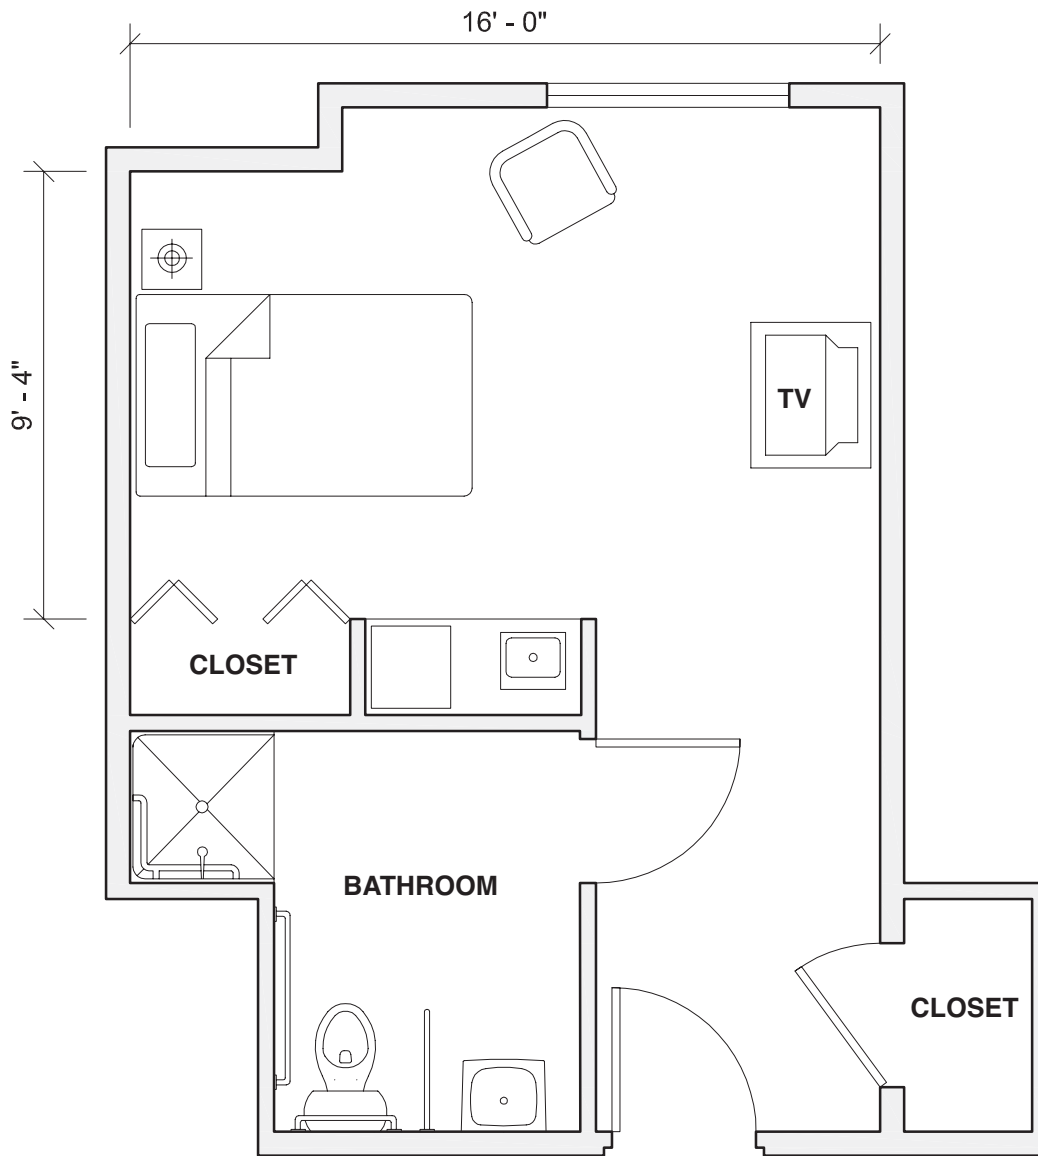

Wesley Heights – Floor Plans

Middle Court One Bedroom Apartment

Square footage: 430
Apartments are unfurnished. Furniture shown to indicate scale.

Wesley Heights – Floor Plans

Middle Court One Bedroom Apartment

Square footage: 415
Apartments are unfurnished. Furniture shown to indicate scale.

Wesley Heights – Floor Plans

Middle Court Studio Apartment

Square footage: 300
Apartments are unfurnished. Furniture shown to indicate scale.

Wesley Heights – Floor Plans

Middle Court Studio Apartment

Square footage: 300
Apartments are unfurnished. Furniture shown to indicate scale.

Wesley Heights – Floor Plans

Middle Court Efficiency Apartment

Square footage: 360

Apartments are unfurnished. Furniture shown to indicate scale.

Wesley Heights – Floor Plans

Middle Court Efficiency Apartment – Plan A

Square footage: 330

Apartments are unfurnished. Furniture shown to indicate scale.