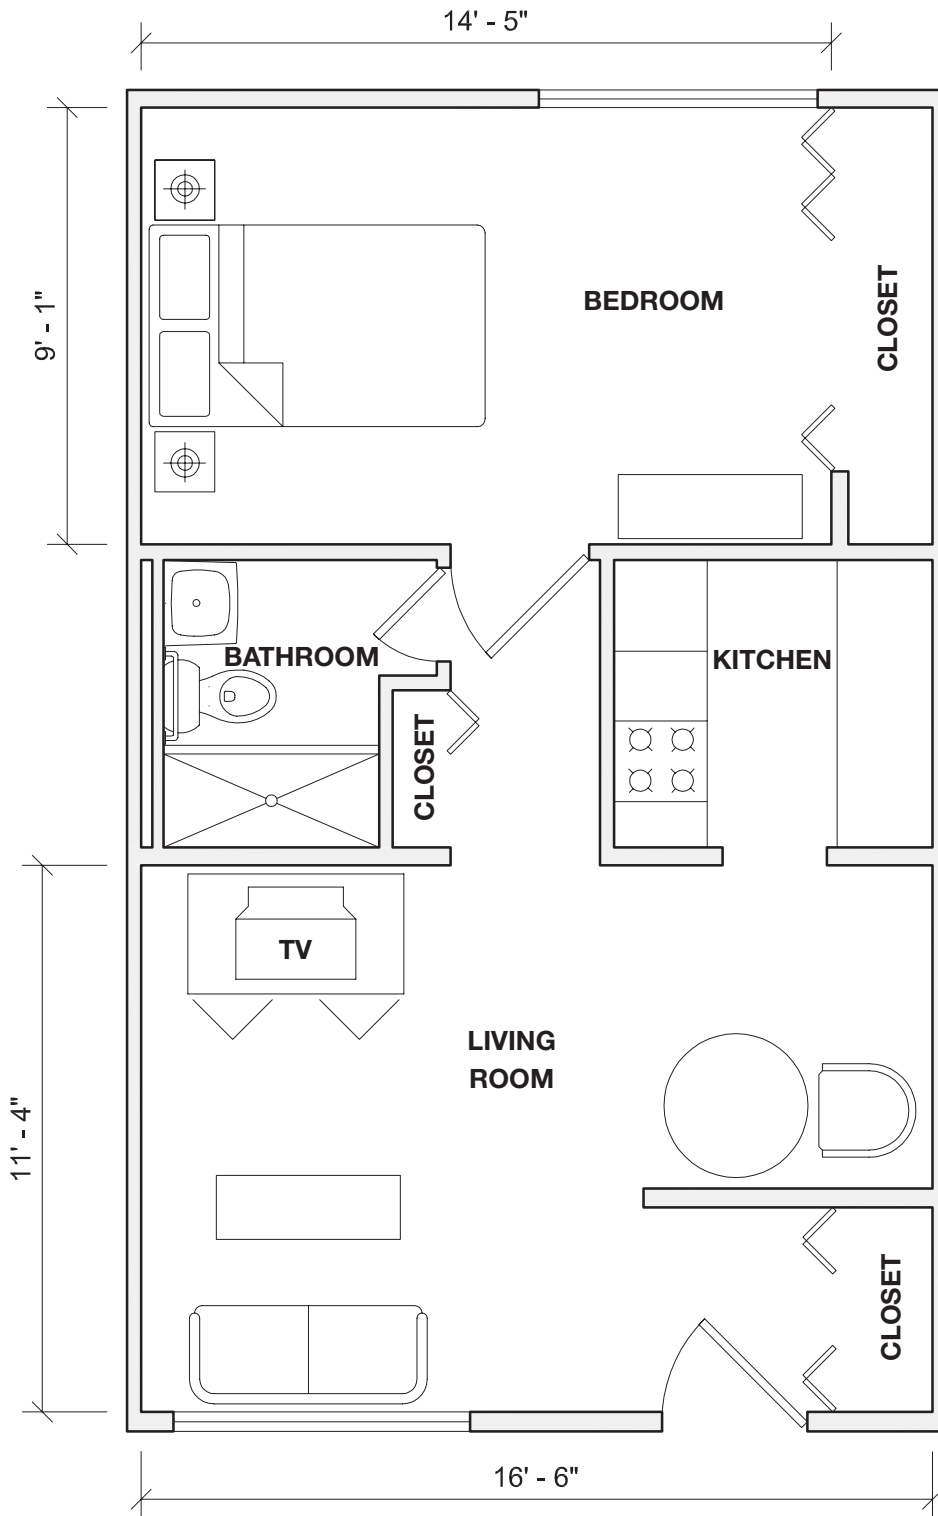

Wesley Heights – Floor Plans

One Bedroom Cottage

Square footage: 448

Cottages are unfurnished. Furniture shown to indicate scale.

Wesley Heights – Floor Plans

Two Bedroom Cottage

Square footage: 523

Cottages are unfurnished. Furniture shown to indicate scale.

Wesley Heights – Floor Plans

Middle Court One Bedroom Apartment

Square footage: 430
Apartments are unfurnished. Furniture shown to indicate scale.

Wesley Heights – Floor Plans

Middle Court One Bedroom Apartment

Square footage: 415
Apartments are unfurnished. Furniture shown to indicate scale.

Wesley Heights – Floor Plans

Middle Court Studio Apartment

Square footage: 300
Apartments are unfurnished. Furniture shown to indicate scale.

Wesley Heights – Floor Plans

Middle Court Studio Apartment

Square footage: 300
Apartments are unfurnished. Furniture shown to indicate scale.

Wesley Heights – Floor Plans

Middle Court Efficiency Apartment