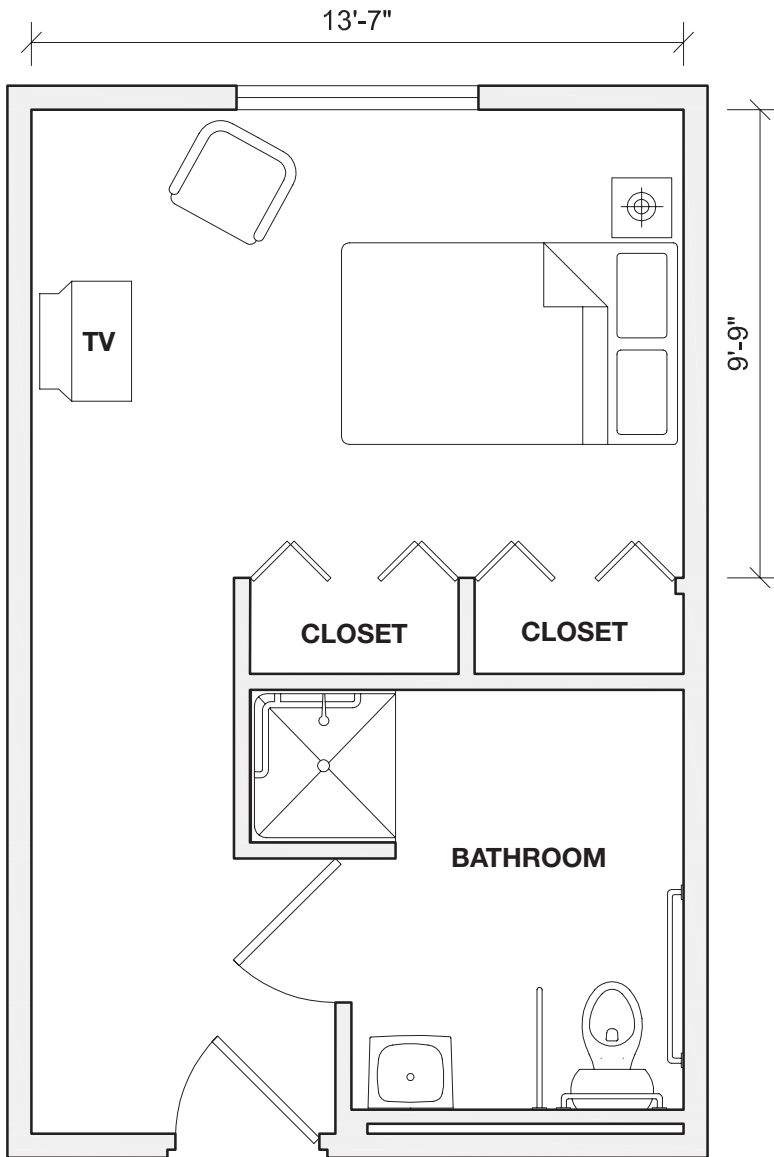

Wesley Heights – Floor Plans

Middle Court One Bedroom Apartment

Square footage: 430
Apartments are unfurnished. Furniture shown to indicate scale.

Wesley Heights – Floor Plans

Middle Court One Bedroom Apartment

Square footage: 415
Apartments are unfurnished. Furniture shown to indicate scale.

Wesley Heights – Floor Plans

Middle Court Studio Apartment

Square footage: 300
Apartments are unfurnished. Furniture shown to indicate scale.

Wesley Heights – Floor Plans

Middle Court Studio Apartment

Square footage: 300
Apartments are unfurnished. Furniture shown to indicate scale.

Wesley Heights – Floor Plans

Middle Court Efficiency Apartment

Square footage: 360

Apartments are unfurnished. Furniture shown to indicate scale.

Wesley Heights – Floor Plans

Middle Court Efficiency Apartment – Plan A

Square footage: 330

Apartments are unfurnished. Furniture shown to indicate scale.