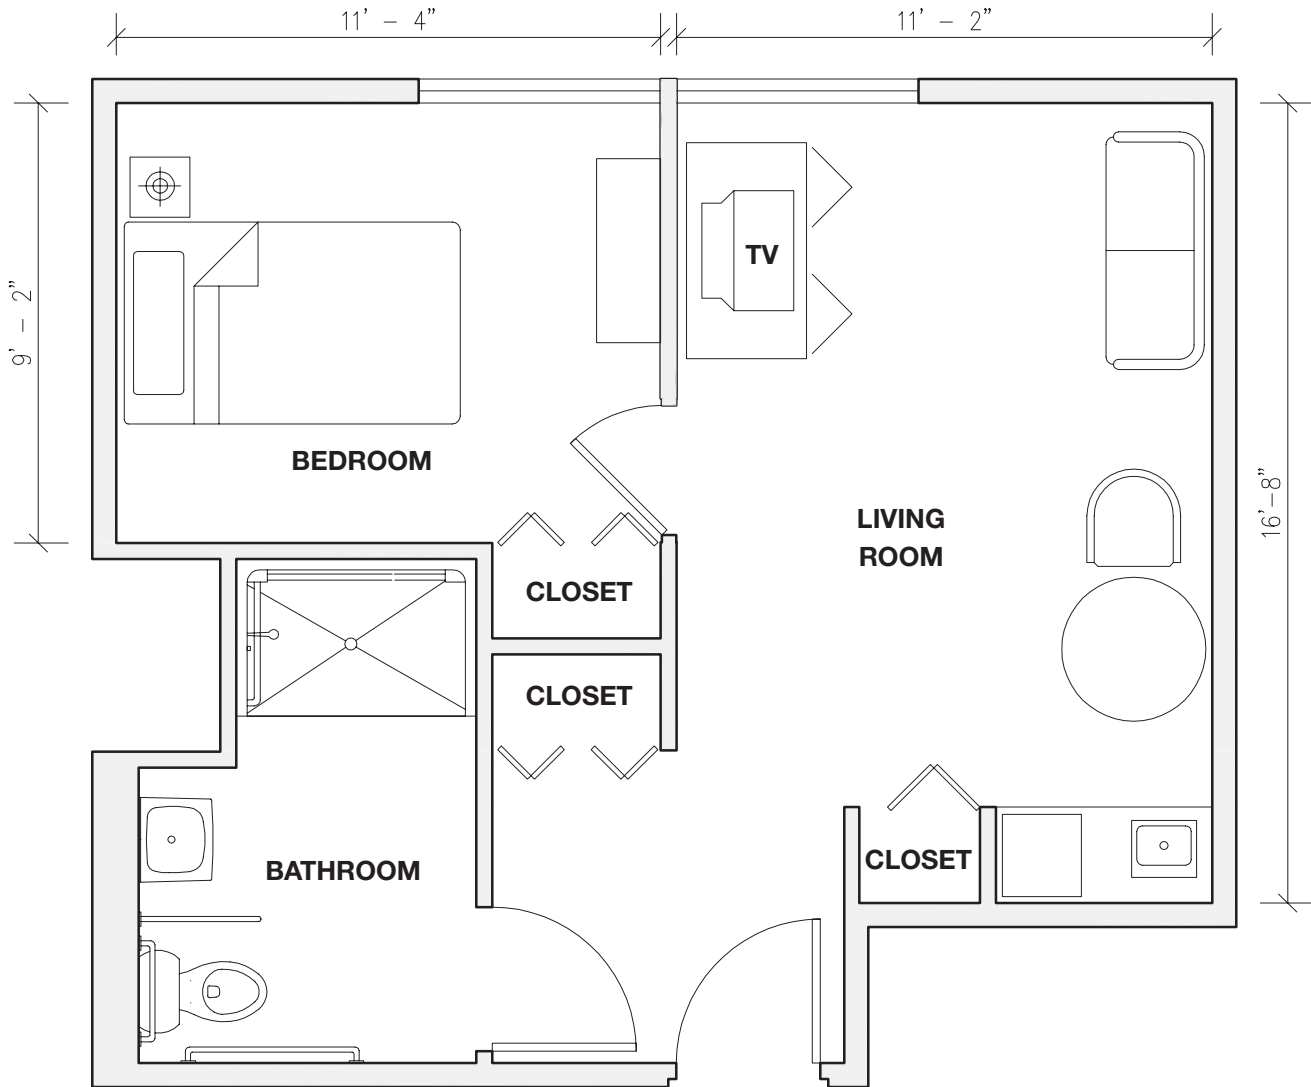

Wesley Heights – Floor Plans

One Bedroom Cottage

Square footage: 448

Cottages are unfurnished. Furniture shown to indicate scale.

Wesley Heights – Floor Plans

Two Bedroom Cottage

Square footage: 523

Cottages are unfurnished. Furniture shown to indicate scale.

Wesley Heights – Floor Plans

Middle Court One Bedroom Apartment

Square footage: 430
Apartments are unfurnished. Furniture shown to indicate scale.

Wesley Heights – Floor Plans

Middle Court One Bedroom Apartment

Square footage: 415
Apartments are unfurnished. Furniture shown to indicate scale.

Wesley Heights – Floor Plans

Middle Court Studio Apartment

Square footage: 300
Apartments are unfurnished. Furniture shown to indicate scale.

Wesley Heights – Floor Plans

Middle Court Studio Apartment

Square footage: 300
Apartments are unfurnished. Furniture shown to indicate scale.

Wesley Heights – Floor Plans

Middle Court Efficiency Apartment