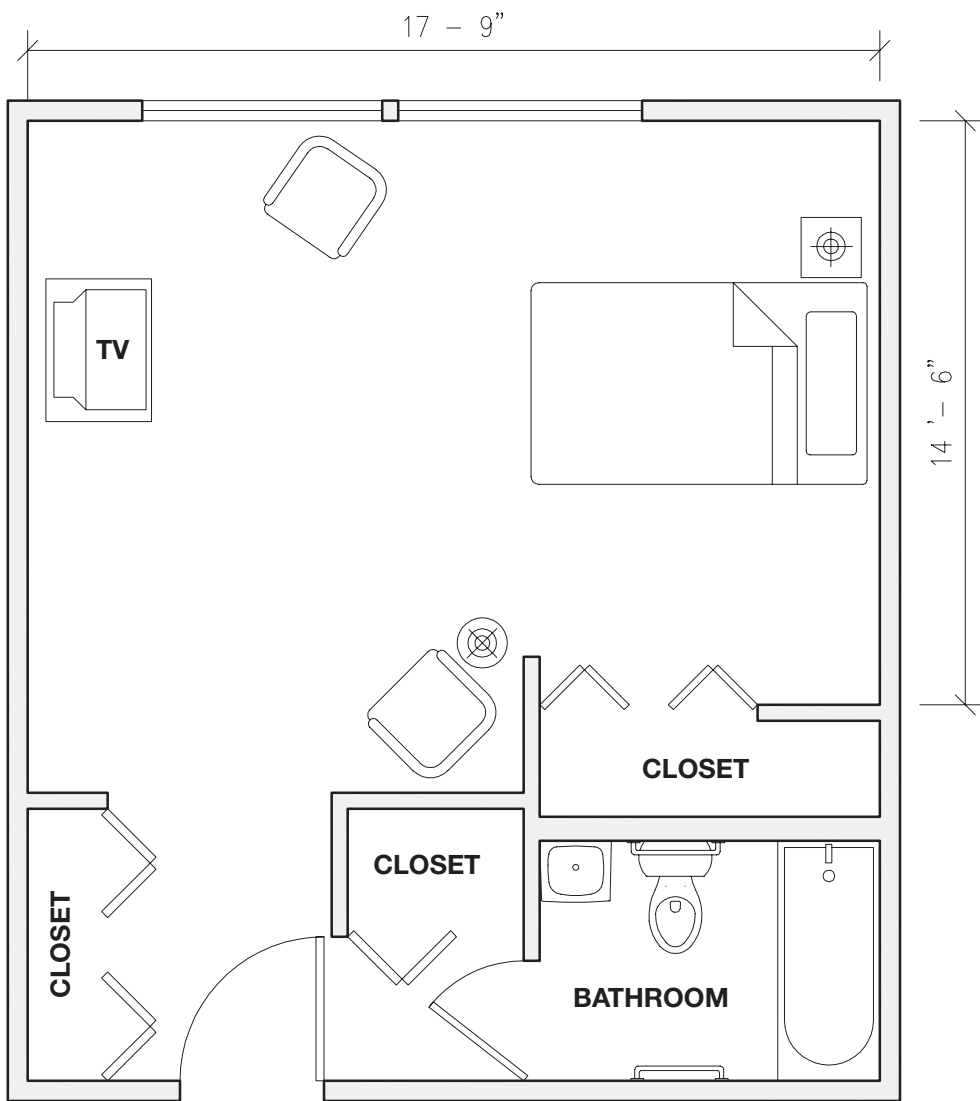

Wesley Heights – Floor Plans

Middle Court One Bedroom Apartment

Square footage: 430
Apartments are unfurnished. Furniture shown to indicate scale.

Wesley Heights – Floor Plans

Middle Court One Bedroom Apartment

Square footage: 415
Apartments are unfurnished. Furniture shown to indicate scale.

Wesley Heights – Floor Plans

Middle Court Studio Apartment

Square footage: 300
Apartments are unfurnished. Furniture shown to indicate scale.

Wesley Heights – Floor Plans

Middle Court Studio Apartment

Square footage: 300
Apartments are unfurnished. Furniture shown to indicate scale.

Wesley Heights – Floor Plans

Middle Court Efficiency Apartment

Square footage: 360

Apartments are unfurnished. Furniture shown to indicate scale.

Wesley Heights – Floor Plans

Middle Court Efficiency Apartment – Plan A

Square footage: 330

Apartments are unfurnished. Furniture shown to indicate scale.